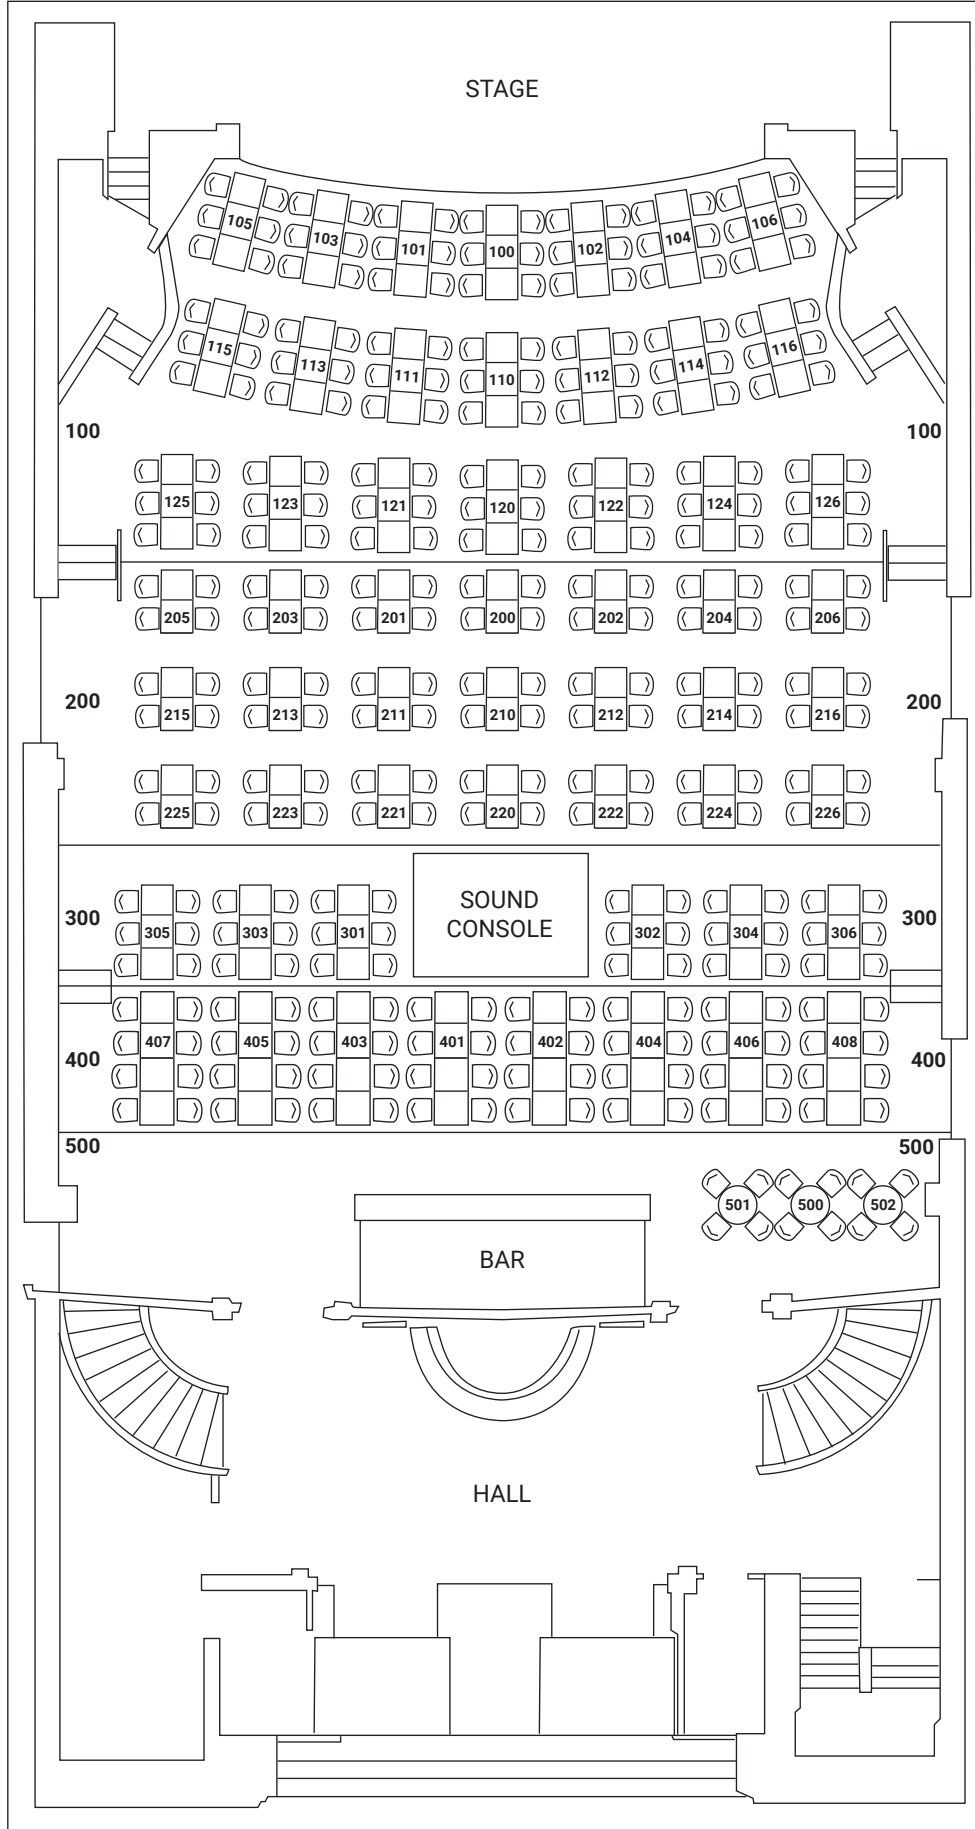

FLOOR PLAN

BOX OFFICE : 418-523-3131 • 252, rue Saint-Joseph Est, Québec, Qc, G1K 3A9

Level 100
126 seats

Level 200
84 seats

Level 300
36 seats

Level 400
64 seats

Level 500
12 seats
(standing table)

Seat number

BALCONY PLAN

BOX OFFICE : 418-523-3131 • 252, rue Saint-Joseph Est, Québec, Qc, G1K 3A9

Seat number

Level 600
72 seats

Level 700
24 seats

Level 800
24 seats

Level 900
32 seats

Level 1000
32 seats