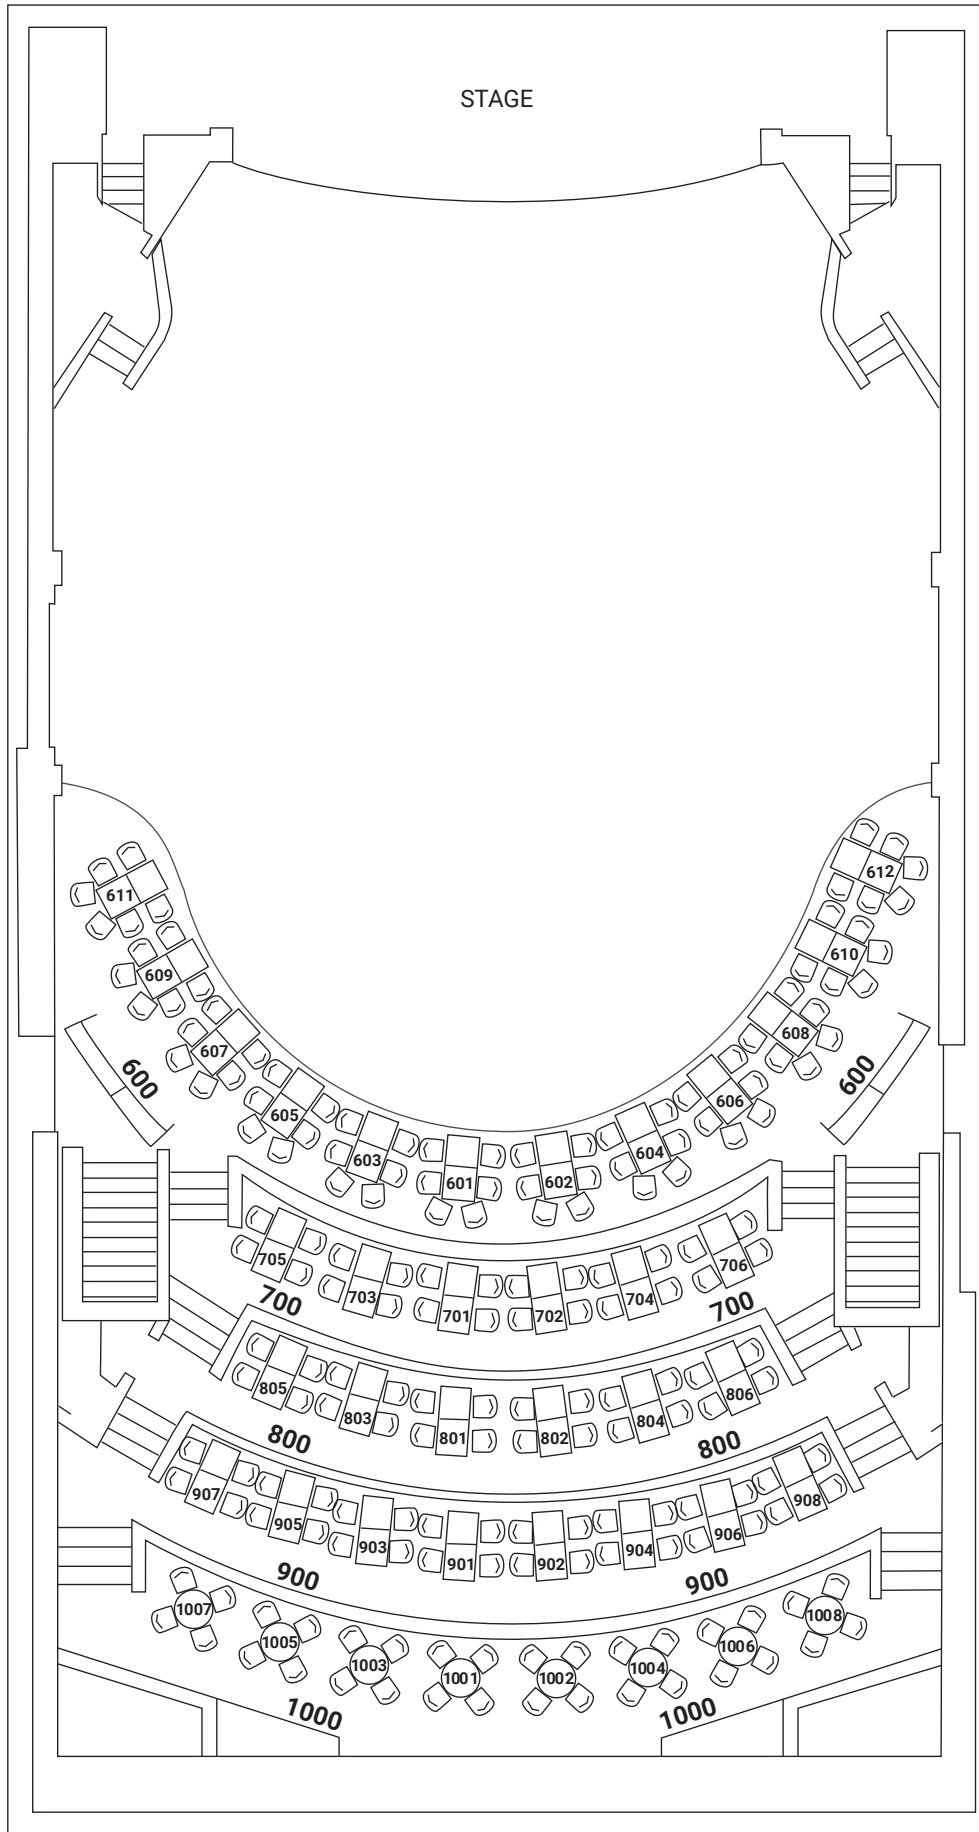

FLOOR PLAN

BOX OFFICE : 418-523-3131 • 252, rue Saint-Joseph Est, Québec, Qc, G1K 3A9

Level 100
126 seats

Level 200
84 seats

Level 300
36 seats

Level 400
64 seats

Level 500
12 seats
(standing table)

Seat number

BALCONY PLAN

BOX OFFICE : 418-523-3131 • 252, rue Saint-Joseph Est, Québec, Qc, G1K 3A9

Seat number

Level 600
72 seats

Level 700
24 seats

Level 800
24 seats

Level 900
32 seats

Level 1000
32 seats