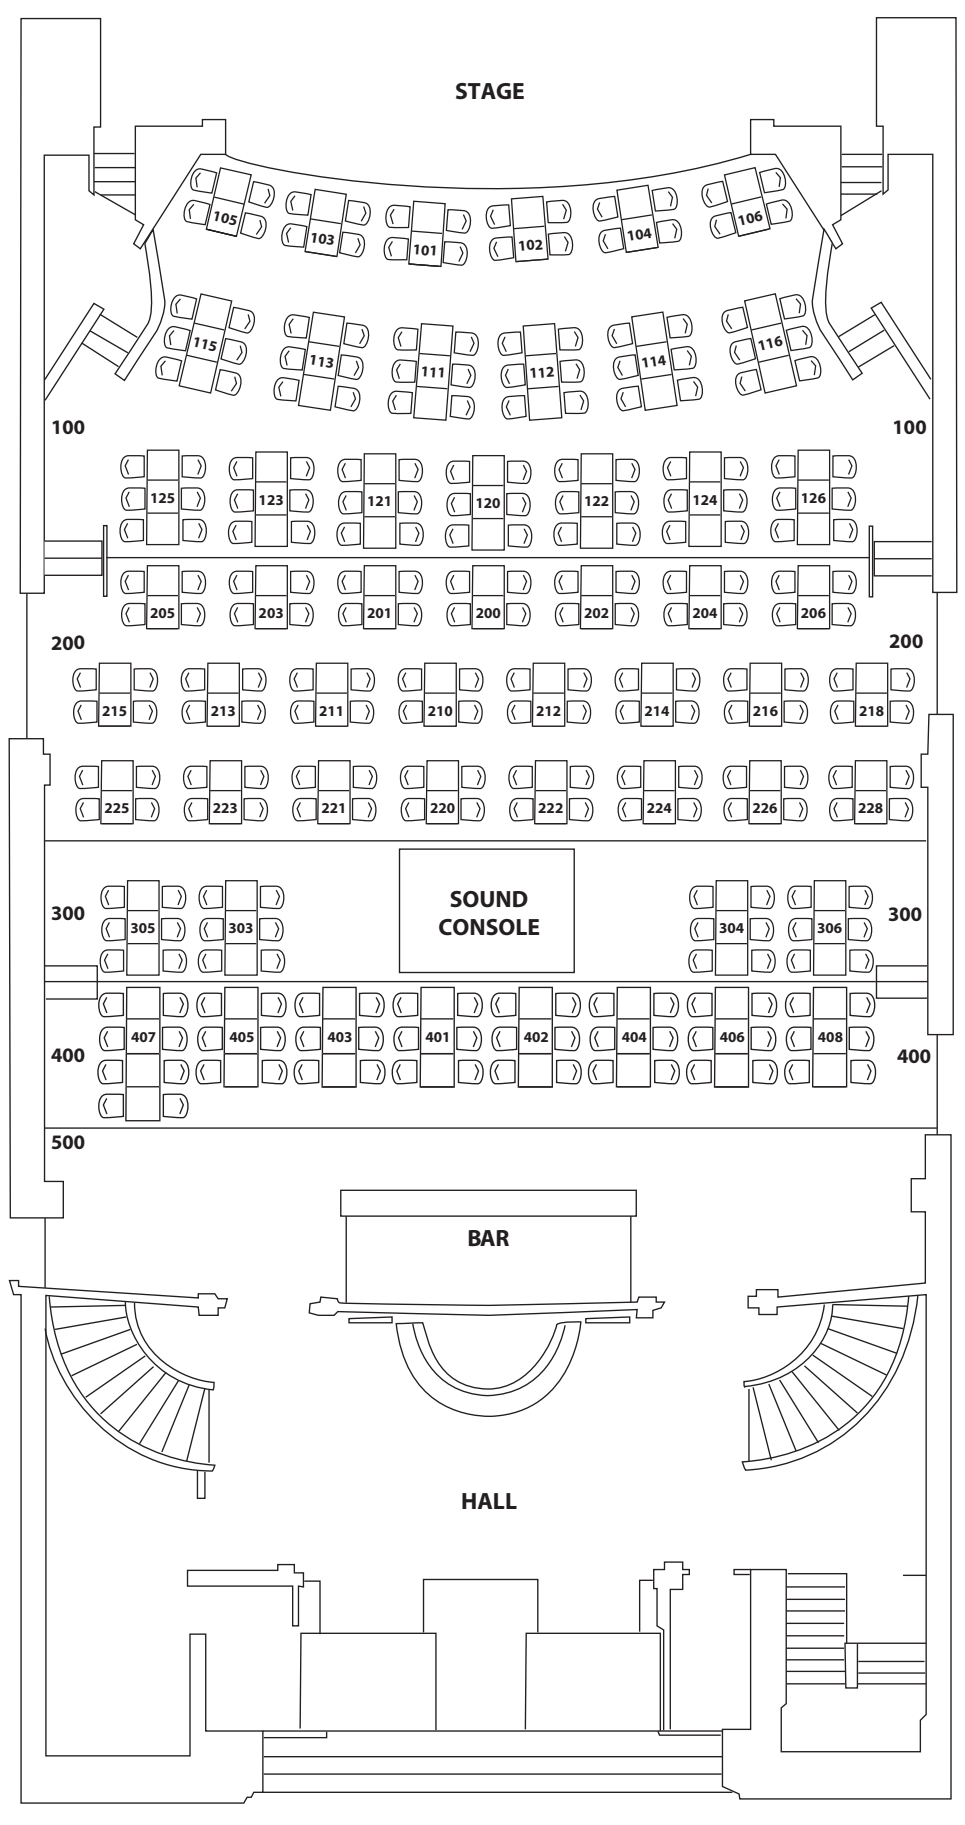

FLOOR PLAN

Level 100
102 seats

Level 200
92 seats

Level 300
24 seats

Level 400
50 seats

Seat numbers:

BALCONY PLAN

BILLETTERIE : 418.523.3131 • 252, rue Saint-Joseph Est, Québec, QC, G1K 3A9

Seat numbers:

Level 600
48 seats

Level 700
24 seats

Level 800
24 seats

Level 900
32 seats

Level 1000
32 seats