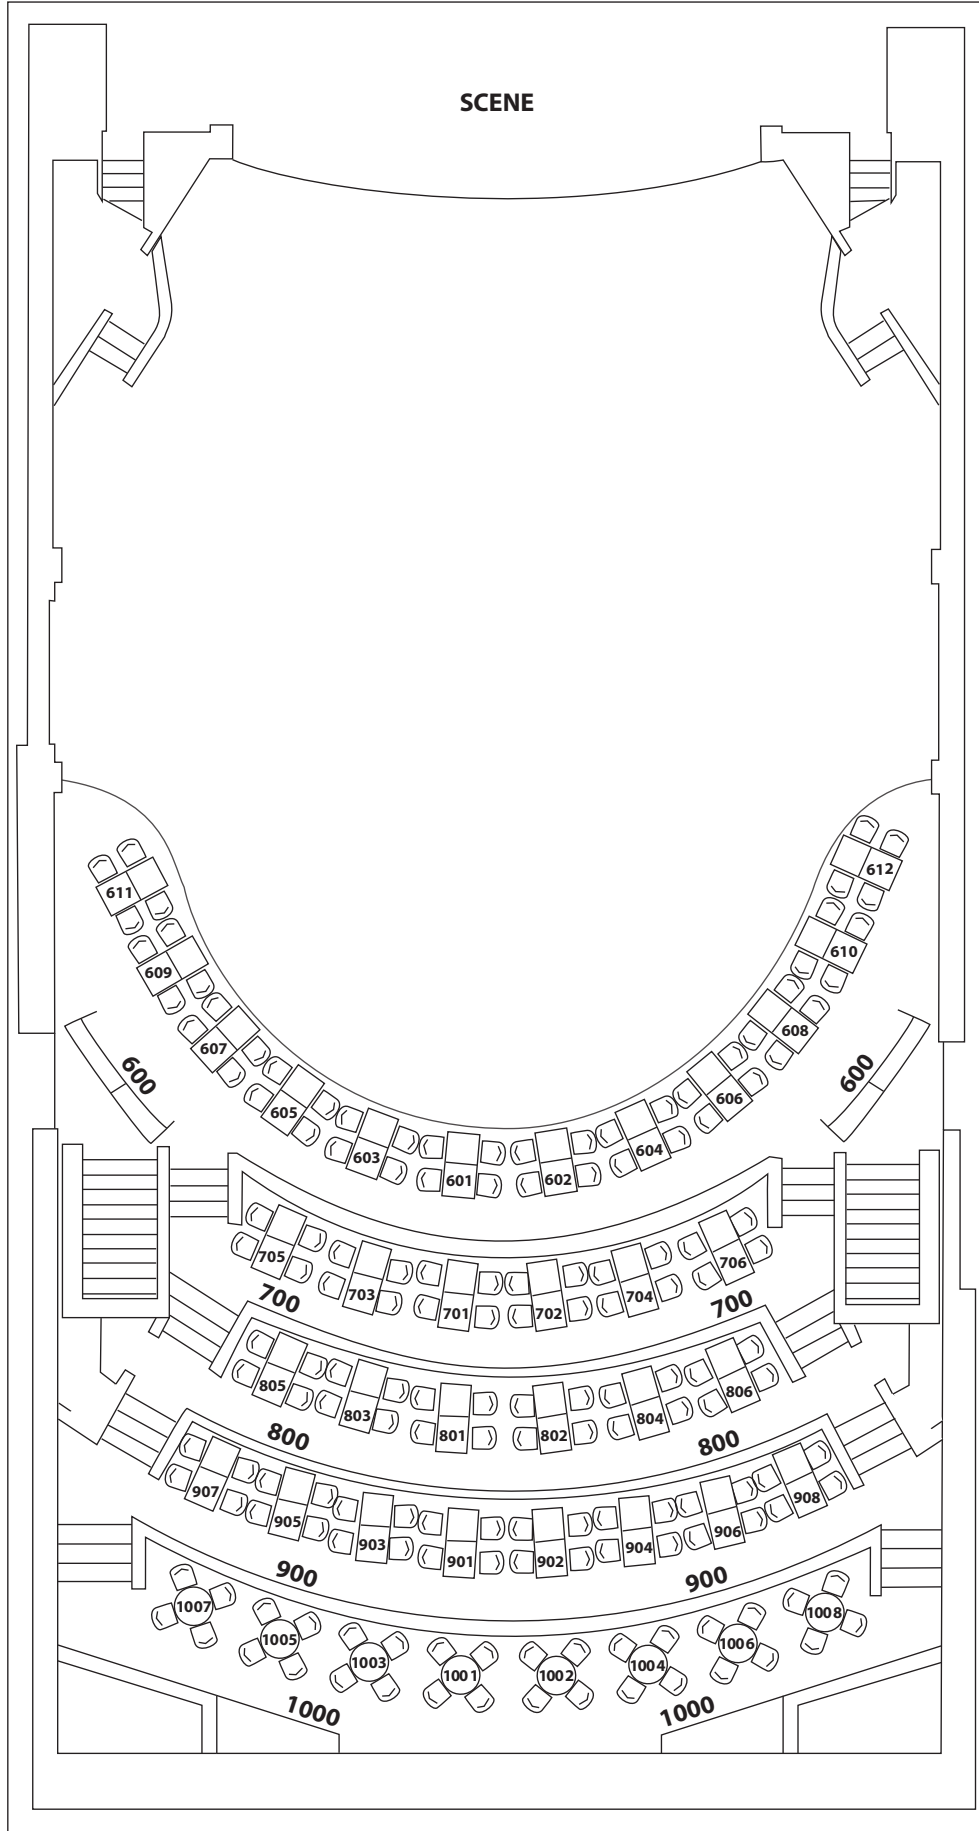

FLOOR PLAN

Level 100
102 seats

Level 200
92 seats

Level 300
24 seats

Level 400
50 seats

Seat numbers:

BALCONY PLAN

BILLETTERIE : 418.523.3131 • 252, rue Saint-Joseph Est, Québec, QC, G1K 3A9

Seat numbers:

Level 600
48 seats

Level 700
24 seats

Level 800
24 seats

Level 900
32 seats

Level 1000
32 seats